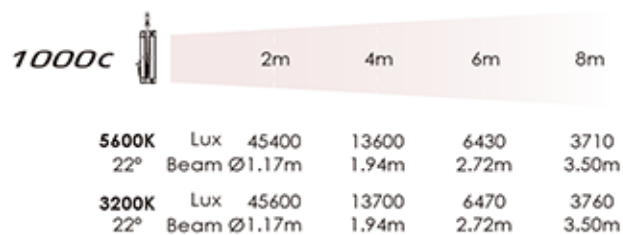

## SPECIFICATIONS

Zenith	1500c	1000c
Identity No.	L0150PPC	L0100PPC
Max. Capacity	1580W	1050W
Input Voltage	100 - 240V AC	
Input Current	7.2A@220V AC	4.8A@220V AC
Color Temp. Range	2700K ~ 10000K	
Color	R/G/B/W color mixing	
CRI	Average >95	
TLCI	Average >90	
Dimming Range	0-100%	
Control Signal	DMX / RDM	
LED Lifetime	30,000 Hrs (Estimated)	
Stirrup	Ø28mm (1-1/8 in.) Spigot	
Class / IP Rating	1 / IP 65	
Weight	49kg	34kg

## DIMENSIONS (mm)