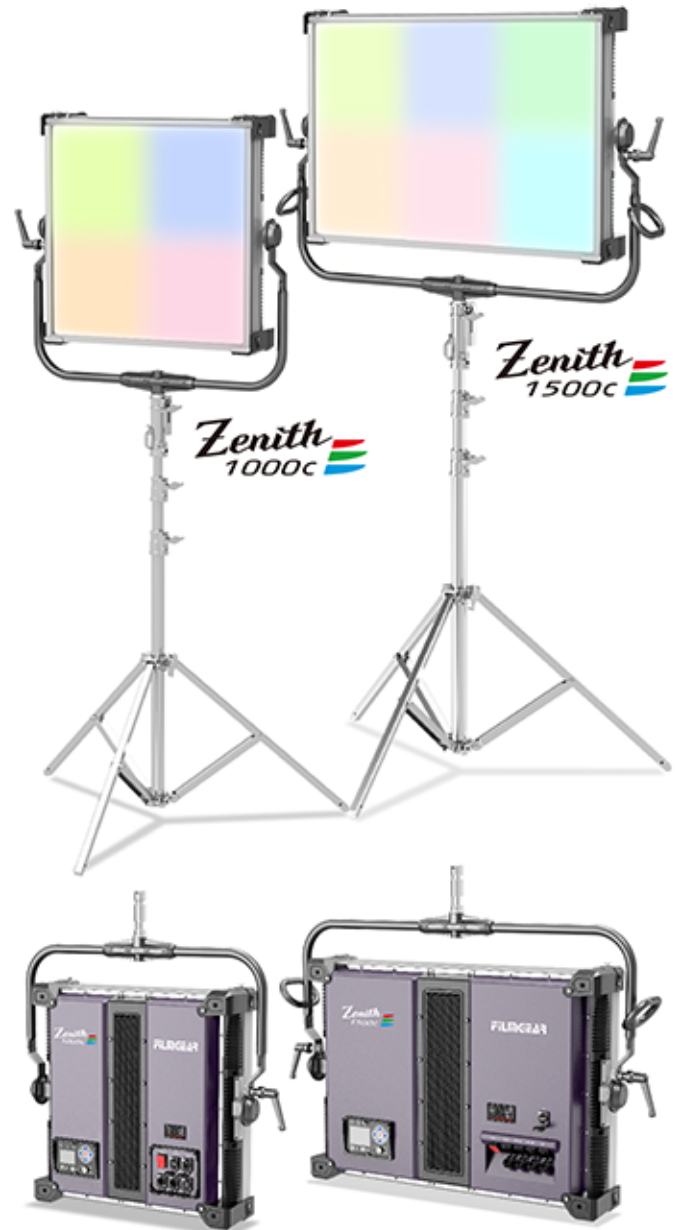

# FILMGEAR

HIGH POWER LED PANEL  
RGB

Zenith  
1500c  
1000c

WEATHER RESISTANT IP65

## SPECIFICATIONS

Zenith	1500c	1000c
Identity No.	L0150PPC	L0100PPC
Max. Capacity	1580W	1050W
Input Voltage	100 - 240V AC	
Input Current	7.2A@220V AC	4.8A@220V AC
Color Temp. Range	2700K ~ 10000K	
Color	R/G/B/W color mixing	
CRI	Average >95	
TLCI	Average >90	
Dimming Range	0-100%	
Control Signal	DMX / RDM	
LED Lifetime	30,000 Hrs (Estimated)	
Stirrup	Ø28mm (1-1/8 in.) Spigot	
Class / IP Rating	1 / IP 65	
Weight	49kg	34kg